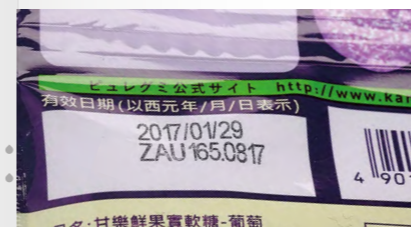

## U2-Pro Specifications:

Display	3.5" Color LCD with LED backlight
User Interface	Simple and easy-to-use operating system
Input Device	Pocket-sized IR remote keypad
Available Languages	English, Japanese, French, German, Spanish, Portuguese, Russian, Korean, Italian, Turkish, Hungarian, Slovak, Czech, Swedish, Romanian, Polish, Serbian, Bulgarian, Chinese (Traditional & Simplified)
LED Indicators	Alarm, Ink Low, Print, Run, Remote on/off
Print Engine	Funai-Lexmark Thermal Ink Jet Technology
Print Resolution & Print Speed	600 x 300 dpi (76.2 m/min) Print quality is dependent on resolution and speed
Throw Distance	Recommended 6mm from nozzle to surface
Print Height	Up to 4 lines and 12.7mm (0.5"). Selectable font size from 2.7mm, 3.6mm, 5.5mm, 8mm, 10mm, 12.7mm
Print Capability	Alphanumeric, logos, date/time, shift code, counter, lot box code
Barcodes	Code-128, ITF-14(SCC-14), NVE(SSCC-18), EAN-128, PDF417, Data Matrix, QR Code, DUN-14, GS1 DataBar, UPCA, UPCE, EAN-13, EAN-8, Codabar, Code 25 Interleaved, Code-39
Power	AC 100V~240V, 50/60Hz
Weight	0.571 kg (1.21 lbs) - Cartridge and brackets not included
Dimensions	119.2 (L) x 77.7 (W) x 77 (H) mm
Mounting Orientation	Horizontal or downside
Message Storage Capacity	Store up to 999 messages
Operating Temperature	5°C – 40°C (41°F – 104°F)
Data Interface	RS-485 & USB